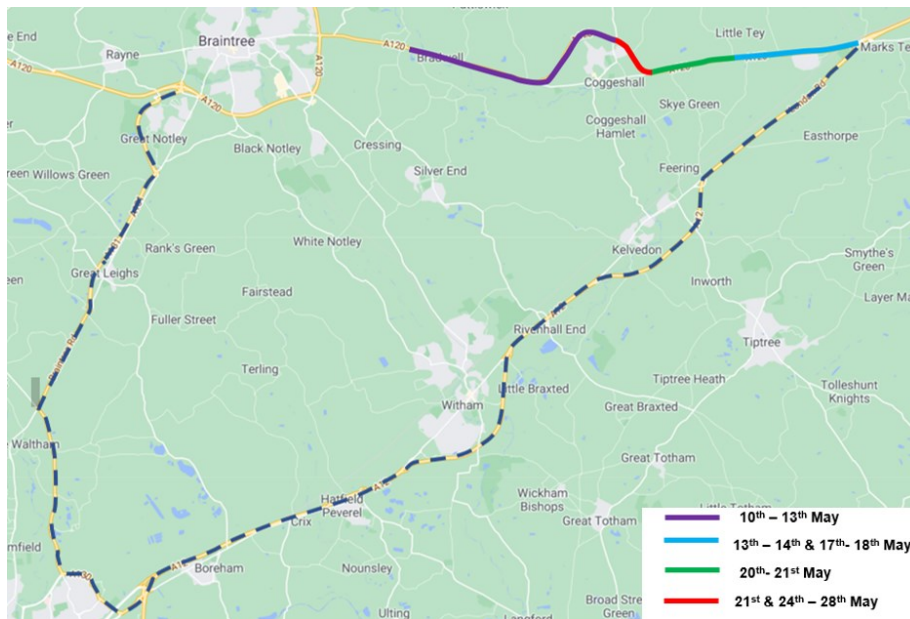

UPDATE: Important roadworks information

Dear Sir/Madam

A120 Marks Farm to Marks Tey: resurfacing

I write to inform you that we'll be carrying out essential resurfacing at the above location. During this work, we'll also renew faded road markings and replace damaged road studs. Please see attached table of work that was left off the previous e-mail detailing closures and diversions.

We plan to complete this work over **3 weeks** from **Monday 10 May** to **Thursday 27 May**, working between the hours of **9pm to 6am**, subject to weather conditions.

Due to the amount of work on this scheme, we've split the project into four phases. To deliver this work safely, we will require some closures. For more information about the location and dates of these closures please see the enclosed table.

We've closely liaised with the local authority to agree the most suitable diversion route, this will remain the same for each phase of the work. Also included is a diversion map, which shows the location of each closure and the agreed diversion route.

Diversion Map

To stay informed about all the latest major roadworks happening near you, visit www.gov.uk/government/organisations/highways-england to register for the latest alerts. If you have any enquiries please contact the Highways England Customer Contact Centre on 0300 123 5000, or by e-mail to info@highwaysengland.co.uk

Diversion route information:

Phase	Closures	Dates	Diversions
1	A120 Marks Farm to Coggeshall. Road closed in both directions.	(3 nights) Monday 10 May to Wednesday 12 May	For each closure, westbound traffic will be diverted via the A12 at junction 25 towards junction 19, onto the A130 and along the A131 before re-joining the A120 at Braintree to continue their journey. Eastbound traffic will travel the same diversion route but in reverse.
2	A120 Little Tey to Marks Tey Roundabout. Road closed in both directions.	(4 nights) Thursday 13 May and Friday 14 May Monday 17 May and Tuesday 18 May	
3	A120 Coggeshall to Little Tey. Road closed in both directions.	(2 nights) Thursday 20 May and Friday 21 May	
4	A120 at Coggeshall. Road closed in both directions.	(6 nights) Friday 21 May Monday 24 May to Friday 28 May